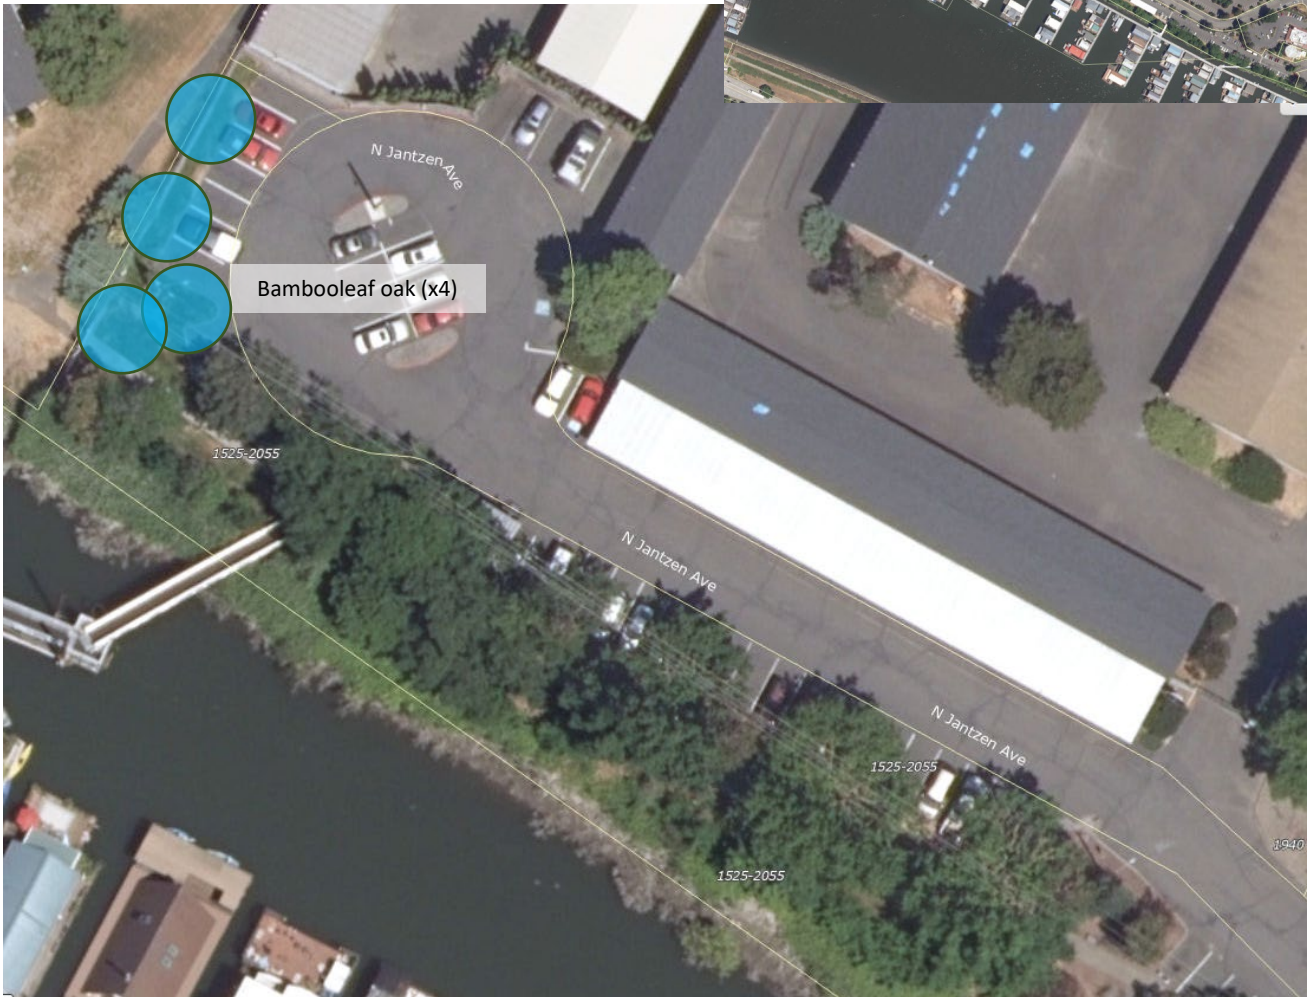

**Proposed
Tree Planting Plan for
1525-2055 N JANTZEN AVE**

Key

-  Deciduous
-  Evergreen

**Proposed
Tree Planting Plan for
1525-2055 N JANTZEN AVE**

Key

-  Deciduous
-  Evergreen

Proposed Tree Planting Plan for 1525-2055 N JANTZEN AVE

Key

-  Deciduous
-  Evergreen

Proposed Tree Planting Plan for 1525-2055 N JANTZEN AVE

Key

Deciduous

Evergreen

Proposed Tree Planting Plan for 1525-2055 N JANTZEN AVE

Key

-  Deciduous
-  Evergreen

**Proposed
Tree Planting Plan for
1525-2055 N JANTZEN AVE**

Key

-  Deciduous
-  Evergreen

Proposed Tree Planting Plan for 1525-2055 N JANTZEN AVE

Key

Deciduous

Evergreen