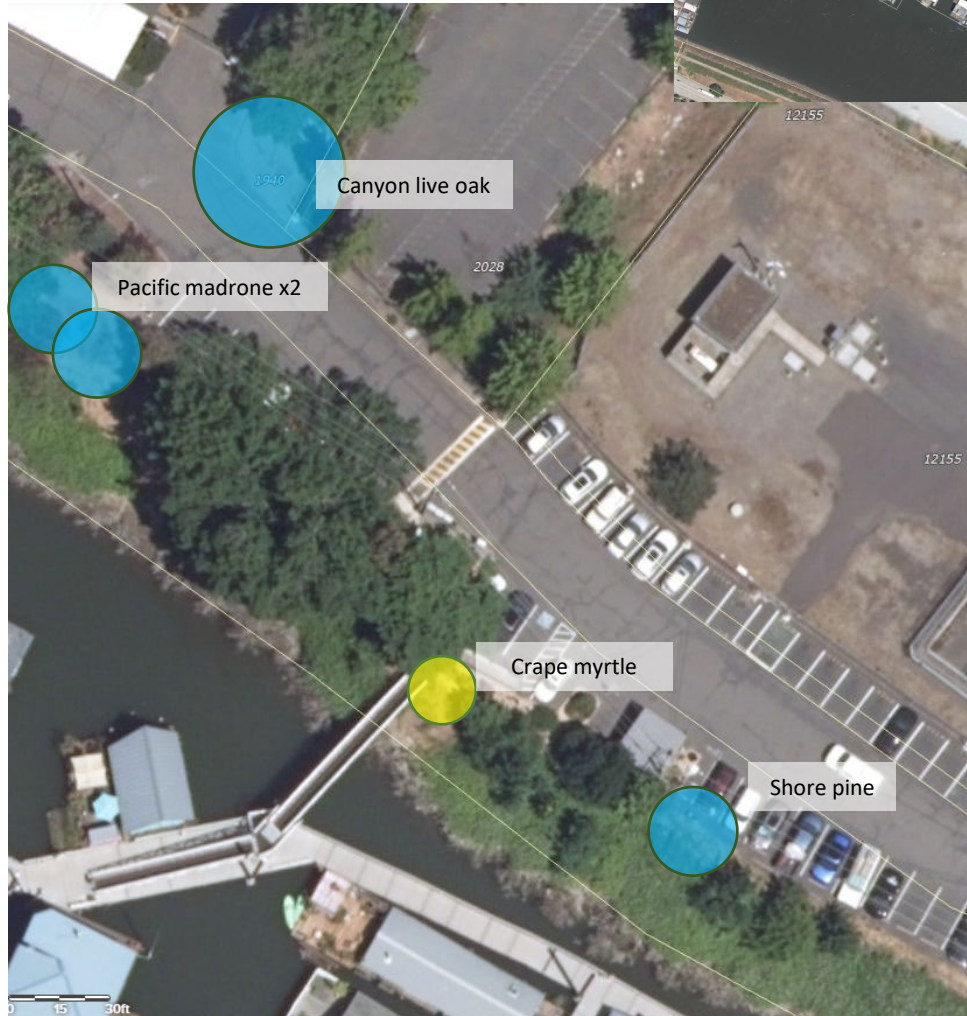

**Proposed
Tree Planting Plan for
1525-2055 N JANTZEN AVE**

Key

-  Deciduous
-  Evergreen

**Proposed
Tree Planting Plan for
1525-2055 N JANTZEN AVE**

Key

-  Deciduous
-  Evergreen

Proposed Tree Planting Plan for 1525-2055 N JANTZEN AVE

Key

-  Deciduous
-  Evergreen

Proposed Tree Planting Plan for 1525-2055 N JANTZEN AVE

Key

Deciduous

Evergreen

Proposed Tree Planting Plan for 1525-2055 N JANTZEN AVE

Key

-  Deciduous
-  Evergreen

**Proposed
Tree Planting Plan for
1525-2055 N JANTZEN AVE**

Key

-  Deciduous
-  Evergreen

Proposed Tree Planting Plan for 1525-2055 N JANTZEN AVE

Key

Deciduous

Evergreen